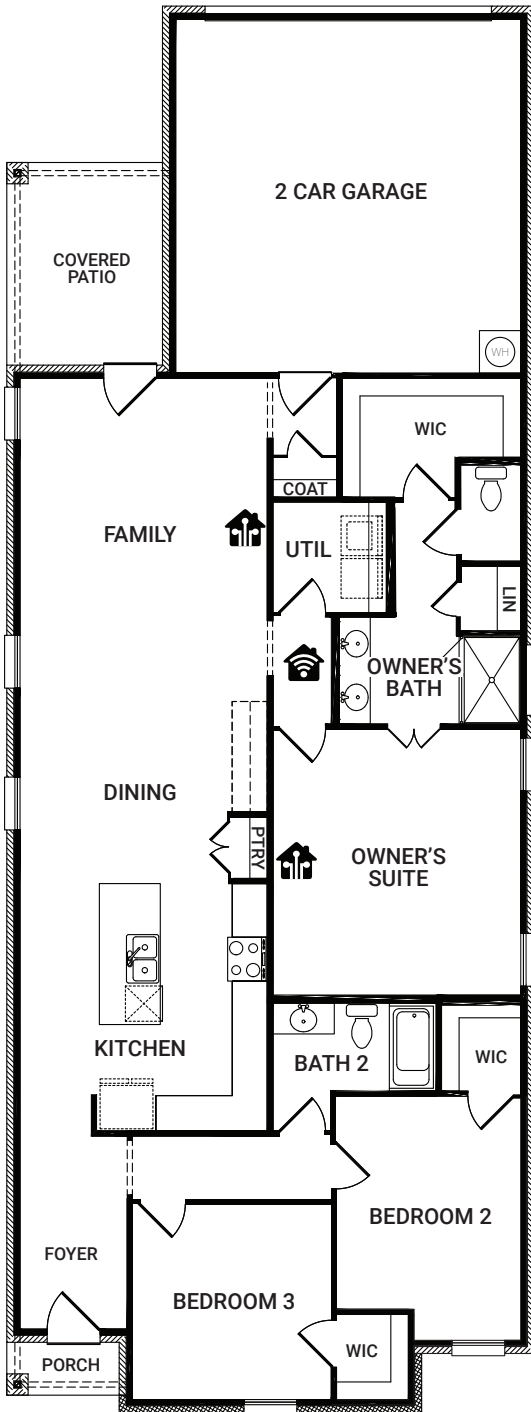

SYMPHONY SERIES

BY IMPRESSION HOMES

Concerto

3 BR | 2 BA | 1,722 SF

ELEVATION L

ELEVATION M

ELEVATION N

2394
8/4/23

That's the Sound of Community.

OPTIONS

OPTIONAL OWNER'S BATH
Half Wall
OPTION #202

OPTIONAL OWNER'S BATH
Shower Only
OPTION #204

OPTIONAL OWNER'S BATH
2nd Vanity Bowl
Included Standard
OPTION #206

OPTIONAL FLEX
OPTION #118

OPTIONAL STUDY
OPTION #120

OPTIONAL MORNING ROOM
Adds Approx. 85 SF
OPTION #168

Start *Living Smarter* with Impression Homes.

Living Smarter technology locations are indicated as follows: = Pre-Wired for Wireless Access Point(s) and = RG-6 & Cat6 Media Outlet(s). Ask your sales consultant for more details. Any dimensions and square footage shown, indicated, or stated are approximate and may vary from these art drawings of interior space. Impression Homes reserves the right to change features, prices, and design details without prior notice or obligation. Interior space drawings and exterior paintings are artistic interpretations of concepts and are not drawn to scale. Plan numbers are not intended to represent square footage.