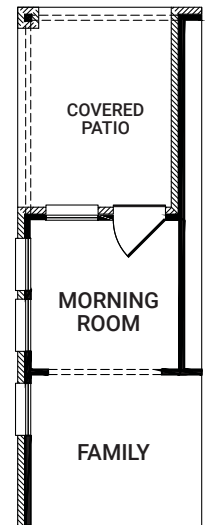

SYMPHONY SERIES

BY IMPRESSION HOMES

Concerto

3 BR | 2 BA | 1,722 SF

ELEVATION L

ELEVATION M

ELEVATION N

2394
8/4/23

That's the Sound of Community.

OPTIONS

OPTIONAL OWNER'S BATH
Half Wall
OPTION #202

OPTIONAL OWNER'S BATH
Shower Only
OPTION #204

OPTIONAL OWNER'S BATH
2nd Vanity Bowl
Included Standard
OPTION #206

OPTIONAL FLEX
OPTION #118

OPTIONAL STUDY
OPTION #120

OPTIONAL MORNING ROOM
Adds Approx. 85 SF
OPTION #168

Start *Living Smarter* with Impression Homes.

Living Smarter technology locations are indicated as follows: = Pre-Wired for Wireless Access Point(s) and = RG-6 & Cat6 Media Outlet(s). Ask your sales consultant for more details. Any dimensions and square footage shown, indicated, or stated are approximate and may vary from these art drawings of interior space. Impression Homes reserves the right to change features, prices, and design details without prior notice or obligation. Interior space drawings and exterior paintings are artistic interpretations of concepts and are not drawn to scale. Plan numbers are not intended to represent square footage.