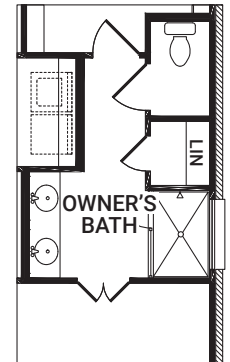

SYMPHONY SERIES

BY IMPRESSION HOMES

Concerto

3 BR | 2 BA | 1,722 SF

ELEVATION L

ELEVATION M

ELEVATION N

2394
8/4/23

That's the Sound of Community.

OPTIONS

OPTIONAL OWNER'S BATH
Half Wall
OPTION #202

OPTIONAL OWNER'S BATH
Shower Only
OPTION #204

OPTIONAL OWNER'S BATH
2nd Vanity Bowl
Included Standard
OPTION #206

OPTIONAL FLEX
OPTION #118

OPTIONAL STUDY
OPTION #120

OPTIONAL MORNING ROOM
Adds Approx. 85 SF
OPTION #168

Start *Living Smarter* with Impression Homes.

Living Smarter technology locations are indicated as follows: = Pre-Wired for Wireless Access Point(s) and = RG-6 & Cat6 Media Outlet(s). Ask your sales consultant for more details. Any dimensions and square footage shown, indicated, or stated are approximate and may vary from these art drawings of interior space. Impression Homes reserves the right to change features, prices, and design details without prior notice or obligation. Interior space drawings and exterior paintings are artistic interpretations of concepts and are not drawn to scale. Plan numbers are not intended to represent square footage.