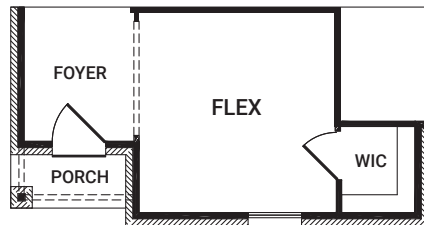

SYMPHONY SERIES

BY IMPRESSION HOMES

Concerto

3 BR | 2 BA | 1,722 SF

ELEVATION L

ELEVATION M

ELEVATION N

2394
8/4/23

That's the Sound of Community.

OPTIONS

OPTIONAL OWNER'S BATH
Half Wall
OPTION #202

OPTIONAL OWNER'S BATH
Shower Only
OPTION #204

OPTIONAL OWNER'S BATH
2nd Vanity Bowl
Included Standard
OPTION #206

OPTIONAL FLEX
OPTION #118

OPTIONAL STUDY
OPTION #120

OPTIONAL MORNING ROOM
Adds Approx. 85 SF
OPTION #168

Start *Living Smarter* with Impression Homes.

Living Smarter technology locations are indicated as follows: = Pre-Wired for Wireless Access Point(s) and = RG-6 & Cat6 Media Outlet(s). Ask your sales consultant for more details. Any dimensions and square footage shown, indicated, or stated are approximate and may vary from these art drawings of interior space. Impression Homes reserves the right to change features, prices, and design details without prior notice or obligation. Interior space drawings and exterior paintings are artistic interpretations of concepts and are not drawn to scale. Plan numbers are not intended to represent square footage.