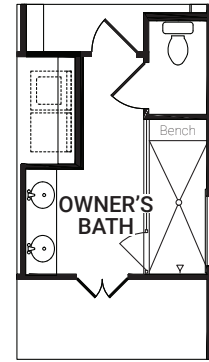

SYMPHONY SERIES

BY IMPRESSION HOMES

Concerto

3 BR | 2 BA | 1,722 SF

ELEVATION L

ELEVATION M

ELEVATION N

2394
8/4/23

That's the Sound of Community.

OPTIONS

OPTIONAL OWNER'S BATH
Half Wall
OPTION #202

OPTIONAL OWNER'S BATH
Shower Only
OPTION #204

OPTIONAL OWNER'S BATH
2nd Vanity Bowl
Included Standard
OPTION #206

OPTIONAL FLEX
OPTION #118