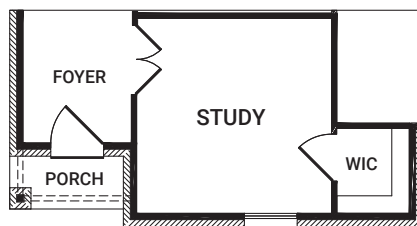

SYMPHONY SERIES

BY IMPRESSION HOMES

Concerto

3 BR | 2 BA | 1,722 SF

ELEVATION L

ELEVATION M

ELEVATION N

2394
8/4/23

That's the Sound of Community.

OPTIONS

OPTIONAL OWNER'S BATH
Half Wall
OPTION #202

OPTIONAL OWNER'S BATH
Shower Only
OPTION #204

OPTIONAL OWNER'S BATH
2nd Vanity Bowl
Included Standard
OPTION #206

OPTIONAL FLEX
OPTION #118

OPTIONAL STUDY
OPTION #120

OPTIONAL MORNING ROOM
Adds Approx. 85 SF
OPTION #168

Start *Living Smarter* with Impression Homes.

Living Smarter technology locations are indicated as follows: = Pre-Wired for Wireless Access Point(s) and = RG-6 & Cat6 Media Outlet(s). Ask your sales consultant for more details. Any dimensions and square footage shown, indicated, or stated are approximate and may vary from these art drawings of interior space. Impression Homes reserves the right to change features, prices, and design details without prior notice or obligation. Interior space drawings and exterior paintings are artistic interpretations of concepts and are not drawn to scale. Plan numbers are not intended to represent square footage.